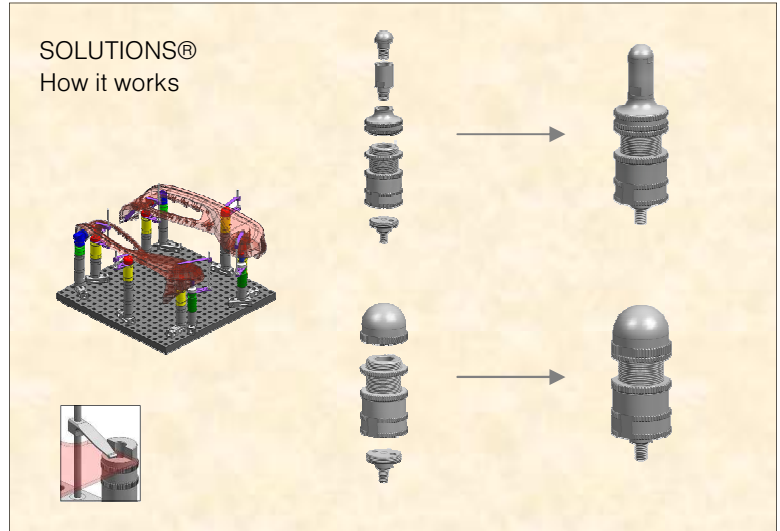

Vee Locator 35 x 30mm

AMT-15037
Edge Locator 10 x 15mm

AMT-15057
Magnet Locator 10x15mm

AMT-15270

Edge Locator 35 x 30mm

AMT-15357

Magnet Locator 25x30mm

AMT-15047
Indicator Holder 3/8

AMT-14073
Disc, non-centering

AMT-14015
Clamp Stud

AMT-16004
Finger Clamp

AMT-10118, 1/4-20 Locator, Clamping and Off-Grid Accessory Kit, 109 pcs. List Price \$2248.60

Part Number	Description	Qty
AMT-15200	StackJack® 38–50mm x 30mm	6
AMT-15077	Base M24	6
AMT-14075	Base, 20 x 15mm 1/4-20mm M6 fm	10
AMT-15065	Extension 25 x 15mm M8	10
AMT-15010	Ball Locator, 10 x 15mm M8	5
AMT-15248	Ball Locator, 25 x 30mm M24	5
AMT-15003	Flat Locator, 10 x 15mm M8	5
AMT-15206	Flat Locator, 10 x 30mm M24	5
AMT-15020	Cone Locator, 10 x 15mm M8	5
AMT-15235	Cone Locator, 35 x 30mm 90° M24	5
AMT-15026	Vee Locator, 10 x 15mm 90° M8	2
AMT-15258	Vee Locator, 35 x 30mm 90° M8	2
AMT-15037	Edge Locator, 10 x 15mm 50° M8	3
AMT-15270	Edge Locator, 35 x 30mm 50° M24	3
AMT-15047	Indicator Holder, 3/8, 20 x 15mm	2
AMT-15057	Magnetic Locator, 10 x 15mm M8	5
AMT-15357	Magnetic Locator, 25 x 30mm M24	5
AMT-14015	Clamp Stud, 60mm, 1/4-20	5
AMT-16004	Finger Clamp 60mm	5
AMT-14073	Disc, non-centering M24 x 1/4-20	15