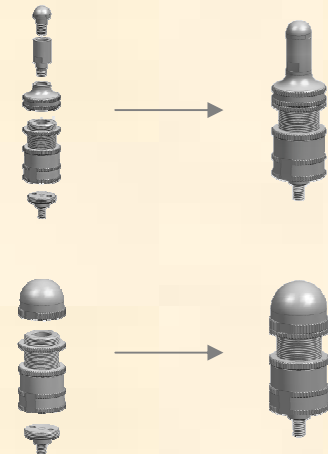

AMT-15206
Flat Locator 10 x 30mm

AMT-15020
Cone Locator 10 x 15mm

AMT-15026
Vee Locator 10 x 15mm

AMT-15235
Cone Locator 35 x 30mm

AMT-15258
Vee Locator 35 x 30mm

AMT-15037
Edge Locator 10 x 15mm

AMT-15057
Magnet Locator 10x15mm

AMT-15270
Edge Locator 35 x 30mm

AMT-15357
Magnet Locator 25x30mm

AMT-15047
Indicator Holder 3/8

AMT-17273
Disc, non-centering

AMT-16012
Clamp Stud

AMT-16004
Finger Clamp

SOLUTIONS[®]
How it works

AMT-10117 , Locator, Clamping and Off-Grid Accessory Kit,
109 pcs. List Price \$2,257.91.

Part Number	Description	Qty
AMT-15200	StackJack® 38–50mm x 30mm	6
AMT-15077	Base M24	6
AMT-15076	Base, 20 x 15mm M8	10
AMT-15065	Extension 25 x 15mm M8	10
AMT-15010	Ball Locator, 10 x 15mm M8	5
AMT-15248	Ball Locator, 25 x 30mm M24	5
AMT-15003	Flat Locator, 10 x 15mm M8	5
AMT-15206	Flat Locator, 10 x 30mm M24	5
AMT-15020	Cone Locator, 10 x 15mm M8	5
AMT-15235	Cone Locator, 35 x 30mm 90° M24	5
AMT-15026	Vee Locator, 10 x 15mm 90° M8	2
AMT-15258	Vee Locator, 35 x 30mm 90° M8	2
AMT-15037	Edge Locator, 10 x 15mm 50% M8	3
AMT-15270	Edge Locator, 35 x 30mm 50% M24	3
AMT-15047	Indicator Holder, 3/8, 20 x 15mm	2
AMT-15057	Magnetic Locator, 10 x 15mm M8	5
AMT-15357	Magnetic Locator, 25 x 30mm M24	5
AMT-16012	Clamp Stud, 60mm	5
AMT-16004	Finger Clamp 60mm	5
AMT-17273	Disc, non-centering M24 x M10	15

Ask about other thread sizes, inch or metric

Your Local Distributor:

Paul W. Marino Gages, Inc.
21300 MacArthur Blvd.
Warren, MI 48089
Phone (800) 528-9785 / Fax (800) 775-7829
Email pwminc@covad.net
www.pmargage.com