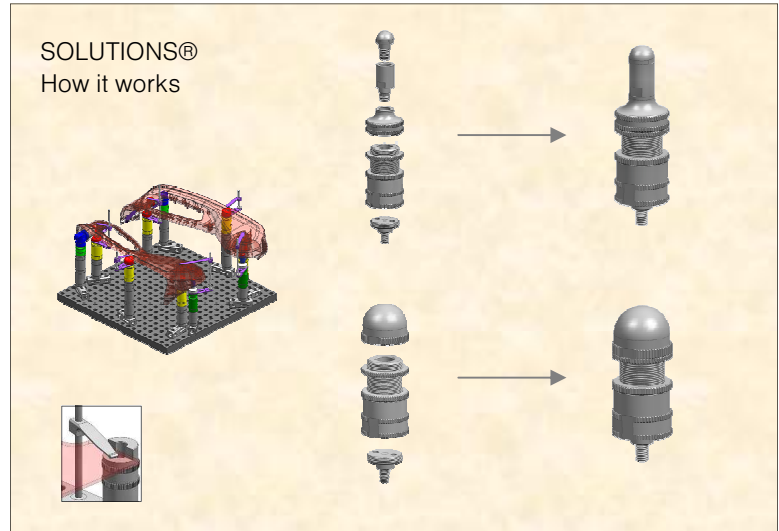

Vee Locator 35 x 30mm

AMT-15037
Edge Locator 10 x 15mm

AMT-15057
Magnet Locator 10x15mm

AMT-15270

Edge Locator 35 x 30mm

AMT-15357

Magnet Locator 25x30mm

AMT-15047
Indicator Holder 3/8

AMT-17273
Disc, non-centering

AMT-16012
Clamp Stud

AMT-16004
Finger Clamp

AMT-10117 , Locator, Clamping and Off-Grid Accessory Kit, 109 pcs. List Price \$2,257.91.

Part Number	Description	Qty
AMT-15200	StackJack® 38–50mm x 30mm	6
AMT-15077	Base M24	6
AMT-15076	Base, 20 x 15mm M8	10
AMT-15065	Extension 25 x 15mm M8	10
AMT-15010	Ball Locator, 10 x 15mm M8	5
AMT-15248	Ball Locator, 25 x 30mm M24	5
AMT-15003	Flat Locator, 10 x 15mm M8	5
AMT-15206	Flat Locator, 10 x 30mm M24	5
AMT-15020	Cone Locator, 10 x 15mm M8	5
AMT-15235	Cone Locator, 35 x 30mm 90° M24	5
AMT-15026	Vee Locator, 10 x 15mm 90° M8	2
AMT-15258	Vee Locator, 35 x 30mm 90° M8	2
AMT-15037	Edge Locator, 10 x 15mm 50% M8	3
AMT-15270	Edge Locator, 35 x 30mm 50% M24	3
AMT-15047	Indicator Holder, 3/8, 20 x 15mm	2
AMT-15057	Magnetic Locator, 10 x 15mm M8	5
AMT-15357	Magnetic Locator, 25 x 30mm M24	5
AMT-16012	Clamp Stud, 60mm	5
AMT-16004	Finger Clamp 60mm	5
AMT-17273	Disc, non-centering M24 x M10	15