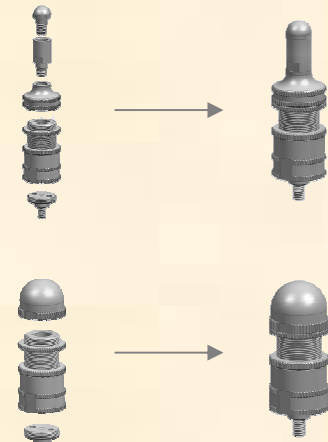

Vee Locator 35 x 30mm

AMT-15037  
Edge Locator 10 x 15mm

AMT-15057  
Magnet Locator 10x15mm

AMT-15270

Edge Locator 35 x 30mm

AMT-15357

Magnet Locator 25x30mm

AMT-15047  
Indicator Holder 3/8

AMT-17173  
Disc, non-centering

AMT-16012  
Clamp Stud

AMT-16004  
Finger Clamp

SOLUTIONS<sup>®</sup>  
How it works

AMT-10116, Locator, Clamping and Off-Grid Accessory Kit,  
109 pcs. List Price \$2,156.00.

Part Number	Description	Qty
AMT-15200	StackJack® 38–50mm x 30mm	6
AMT-15077	Base M24	6
AMT-15076	Base, 20 x 15mm M8	10
AMT-15065	Extension 25 x 15mm M8	10
AMT-15010	Ball Locator, 10 x 15mm M8	5
AMT-15248	Ball Locator, 25 x 30mm M24	5
AMT-15003	Flat Locator, 10 x 15mm M8	5
AMT-15206	Flat Locator, 10 x 30mm M24	5
AMT-15020	Cone Locator, 10 x 15mm M8	5
AMT-15235	Cone Locator, 35 x 30mm 90° M24	5
AMT-15026	Vee Locator, 10 x 15mm 90° M8	2
AMT-15258	Vee Locator, 35 x 30mm 90° M8	2
AMT-15037	Edge Locator, 10 x 15mm 50% M8	3
AMT-15270	Edge Locator, 35 x 30mm 50% M24	3
AMT-15047	Indicator Holder, 3/8, 20 x 15mm	2
AMT-15057	Magnetic Locator, 10 x 15mm M8	5
AMT-15357	Magnetic Locator, 25 x 30mm M24	5
AMT-16012	Clamp Stud, 60mm	5
AMT-16004	Finger Clamp 60mm	5
AMT-17173	Disc, non-centering M24 x M6	15

Ask about other thread sizes, inch or metric

**Your Local Distributor:**

Paul W. Marino Gages, Inc.  
21300 MacArthur Blvd.  
Warren, MI 48089  
Phone (800) 528-9785 / Fax (800) 775-7829  
Email [pwminc@covad.net](mailto:pwminc@covad.net)  
[www.pmargage.com](http://www.pmargage.com)