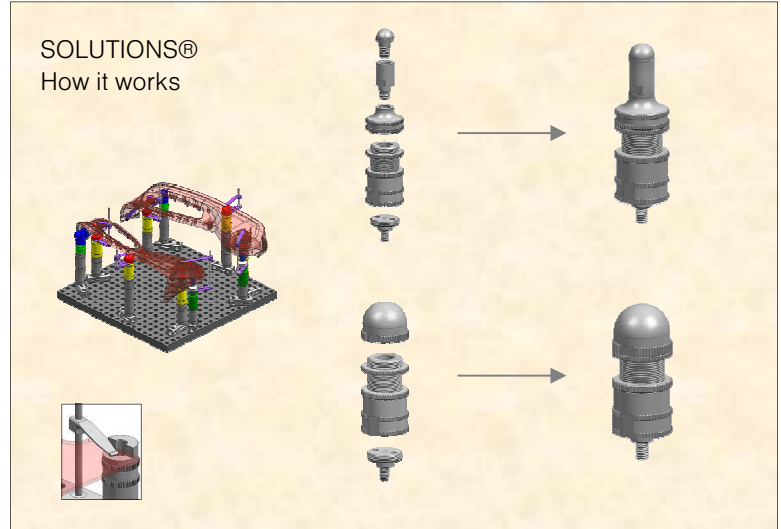

Vee Locator 35 x 30mm

AMT-15037
Edge Locator 10 x 15mm

AMT-15057
Magnet Locator 10x15mm

AMT-15270

Edge Locator 35 x 30mm

AMT-15357

Magnet Locator 25x30mm

AMT-15047
Indicator Holder 3/8

AMT-17173
Disc, non-centering

AMT-16012
Clamp Stud

AMT-16004
Finger Clamp

AMT-10116, Locator, Clamping and Off-Grid Accessory Kit, 109 pcs. List Price \$2,156.00.

Part Number	Description	Qty
AMT-15200	StackJack® 38–50mm x 30mm	6
AMT-15077	Base M24	6
AMT-15076	Base, 20 x 15mm M8	10
AMT-15065	Extension 25 x 15mm M8	10
AMT-15010	Ball Locator, 10 x 15mm M8	5
AMT-15248	Ball Locator, 25 x 30mm M24	5
AMT-15003	Flat Locator, 10 x 15mm M8	5
AMT-15206	Flat Locator, 10 x 30mm M24	5
AMT-15020	Cone Locator, 10 x 15mm M8	5
AMT-15235	Cone Locator, 35 x 30mm 90° M24	5
AMT-15026	Vee Locator, 10 x 15mm 90° M8	2
AMT-15258	Vee Locator, 35 x 30mm 90° M8	2
AMT-15037	Edge Locator, 10 x 15mm 50% M8	3
AMT-15270	Edge Locator, 35 x 30mm 50% M24	3
AMT-15047	Indicator Holder, 3/8, 20 x 15mm	2
AMT-15057	Magnetic Locator, 10 x 15mm M8	5
AMT-15357	Magnetic Locator, 25 x 30mm M24	5
AMT-16012	Clamp Stud, 60mm	5
AMT-16004	Finger Clamp 60mm	5
AMT-17173	Disc, non-centering M24 x M6	15