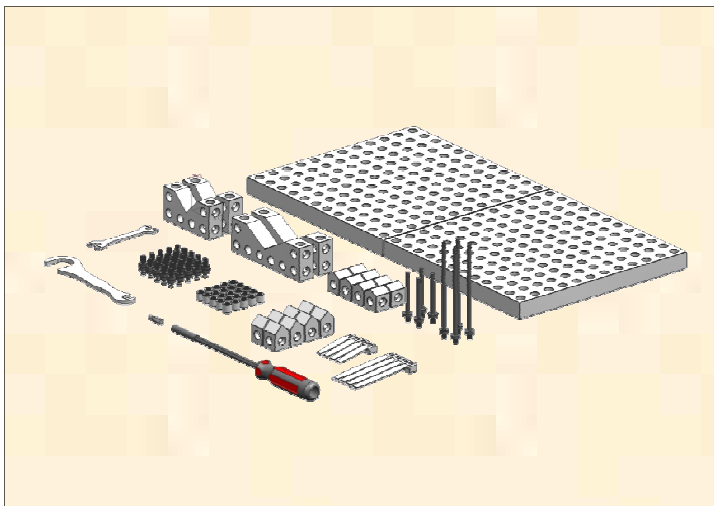

AMT-10115

Clamp Kit, 31 pieces, System 25 or 40,
List Price \$1,078.58

Need a clamp? Buy this kit and clamp practically anything you can get under them. Note our toggle comes with three different press feet.

See Material Properties on page 4.

Free – You get 12 attaching discs in the thread of your choice.

Part Nr.	Description	Qty.
AMT-16004	Finger clamp 60mm	5
AMT-16005	Finger clamp 105mm	5
AMT-16014	Clamp stud 130mm	5
AMT-16015	Clamp stud 55x16mm	5
AMT-16040	Toggle disc w/feet and clamp	5
AMT-16043	KantTwist® clamp 3/4", w/top	1
AMT-16044	KantTwist® clamp 1", w/top	3
AMT-16045	KantTwist® clamp 2", w/top	2
AMT-10043	Storage drawer, adjustable	1

AMT-10101

Vee Block Kit, 93 pcs., System 25,
List Price \$4,229.88

Round part holding aplenty with this excellent AMT vee block and prism block kit.

⊕ Material 7075-T6 aluminum components.

Part Nr.	Description	Qty.
AMT-11550	Vee blk 90° 25x50x100mm	2
AMT-11560	Vee blk 120° 25x50x150mm	2
AMT-11510	Prism blk 90° 25x25x37.5mm	8
AMT-11511	Prism blk 120° 5x25x31.25mm	8
AMT-11049	Grid plate 300x300mm	2
AMT-17133	Lock for retention bolt 25mm	25
AMT-17112	Retention bolt, combi 12.5mm	25
AMT-16012	Clamp stud 60mm	4
AMT-16014	Clamp stud 130mm	4
AMT-16004	Finger clamp 60mm	4
AMT-16005	Finger clamp 105mm	4
AMT-10040	Storage drawer, adjustable	1

AMT-10102

Vee Block Kit, 93 pcs. System 40,
List Price \$4,918.08

AMT Fixturing Kits feature:

⊕ AMT high precision components with hard coat anodized finish or black oxide where required
⊕ See Material Properties on page 4.
0.002mm (0.0008") accuracy of flat, square, parallel, hole size and hole location.