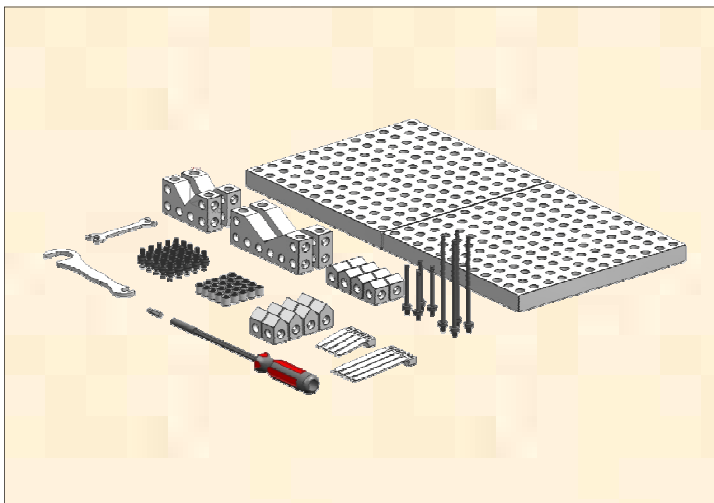

AMT-10115

Clamp Kit, 31 pieces, System 25 or 40,
List Price \$1,078.58

Need a clamp? Buy this kit and clamp practically anything you can get under them. Note our toggle comes with three different press feet.

See Material Properties on page 4.

Free – You get 12 attaching discs in the thread of your choice.

Part Nr.	Description	Qty.
AMT-16004	Finger clamp 60mm	5
AMT-16005	Finger clamp 105mm	5
AMT-16014	Clamp stud 130mm	5
AMT-16015	Clamp stud 55x16mm	5
AMT-16040	Toggle disc w/feet and clamp	5
AMT-16043	KantTwist® clamp 3/4", w/top	1
AMT-16044	KantTwist® clamp 1", w/top	3
AMT-16045	KantTwist® clamp 2", w/top	2
AMT-10043	Storage drawer, adjustable	1

AMT-10101

Vee Block Kit, 93 pcs., System 25,
List Price \$4,229.88

Round part holding aplenty with this excellent AMT vee block and prism block kit.

⊕ Material 7075-T6 aluminum components.

Part Nr.	Description	Qty.
AMT-11550	Vee blk 90° 25x50x100mm	2
AMT-11560	Vee blk 120° 25x50x150mm	2
AMT-11510	Prism blk 90° 25x25x37.5mm	8
AMT-11511	Prism blk 120° 5x25x31.25mm	8
AMT-11049	Grid plate 300x300mm	2
AMT-17133	Lock for retention bolt 25mm	25
AMT-17112	Retention bolt, combi 12.5mm	25
AMT-16012	Clamp stud 60mm	4
AMT-16014	Clamp stud 130mm	4
AMT-16004	Finger clamp 60mm	4
AMT-16005	Finger clamp 105mm	4
AMT-10040	Storage drawer, adjustable	1

AMT-10102

Vee Block Kit, 93 pcs. System 40,
List Price \$4,918.08

AMT Fixturing Kits feature:

⊕ AMT high precision components with hard coat anodized finish or black oxide where required
⊕ See Material Properties on page 4.
0.002mm (0.0008") accuracy of flat, square, parallel, hole size and hole location.