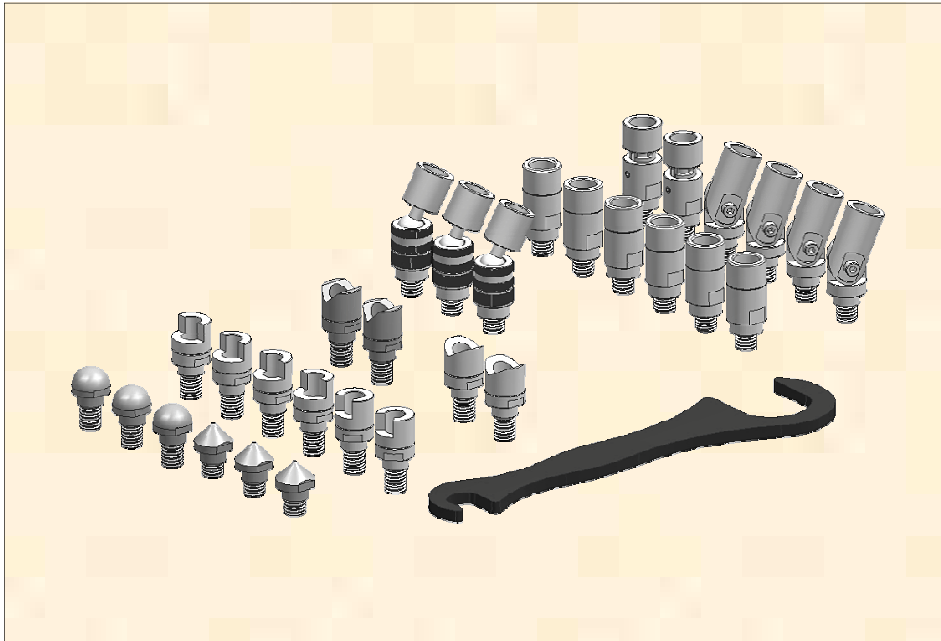

American Modular Tooling Kit AMT-10029

List Price \$1,823.66

**AMT-10029 Locator Element Kit, 33 pieces, System 25/40**

Part Nr	Description	Qty
AMT-15010	Sphere 1/2 10 x 15mm	3
AMT-15020	Cone 10 x 15mm	3
AMT-15026	Vee 45° 10 x 15mm	2
AMT-15030	Vee 60° 10 x 15mm	2
AMT-15037	Wall 50% 10 x 15mm	4
AMT-15041	Wall 75% 10 x 15mm	2
AMT-15105	Spring element 15mm	2
AMT-15120	Rotary element 15mm	6
AMT-15125	Pivot element 15mm	4
AMT-15130	Rotary/pivot element 15mm	2
AMT-15140	Ball joint 15mm	3
AMT-10043	Storage drawer, adjustable	1

Expand your capabilities with these high quality, unique off-grid devices.

AMT – awesome.

AMT Fixturing Kits feature:

- ⊕ Material 7075-T6 aluminum components
- ⊕ AMT high precision components with hard coat anodized finish or black oxide where required
- ⊕ Components can be used across system sizes 25 and 40

Pivot and rotary elements

Rotary, pivot, vee and clamp elements

Spring element with cone