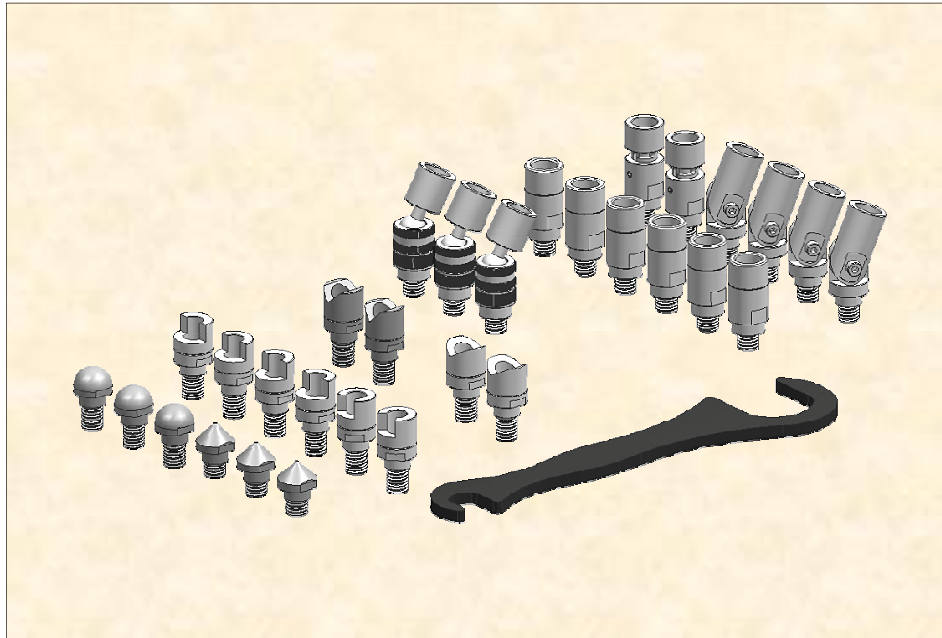

American Modular Tooling Kit AMT-10029

List Price \$1,823.66

AMT-10029 Locator Element Kit, 33 pieces, System 25/40

Part Nr	Description	Qty
AMT-15010	Sphere 1/2 10 x 15mm	3
AMT-15020	Cone 10 x 15mm	3
AMT-15026	Vee 45° 10 x 15mm	2
AMT-15030	Vee 60° 10 x 15mm	2
AMT-15037	Wall 50% 10 x 15mm	4
AMT-15041	Wall 75% 10 x 15mm	2
AMT-15105	Spring element 15mm	2
AMT-15120	Rotary element 15mm	6
AMT-15125	Pivot element 15mm	4
AMT-15130	Rotary/pivot element 15mm	2
AMT-15140	Ball joint 15mm	3
AMT-10043	Storage drawer, adjustable	1

Expand your capabilities with these high quality, unique off-grid devices.

AMT – awesome.

AMT Fixturing Kits feature:

- ⊕ Material 7075-T6 aluminum components
- ⊕ AMT high precision components with hard coat anodized finish or black oxide where required
- ⊕ Components can be used across system sizes 25 and 40

Pivot and rotary elements

Rotary, pivot, vee and clamp elements

Spring element with cone